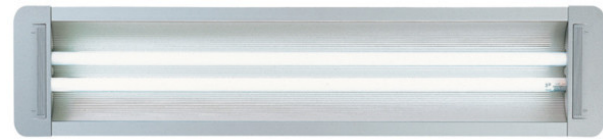

SPACE RECESSED

D96008

GENERAL

Series: Space
Brand: Milan
Division: Design
Mounting Type: Recessed
Mounting Location: Ceiling
Subcategory: Downlight

PHYSICAL

Shape: Rectangle
Length (mm): 1208
Length (in): 47 ⁹/₁₆
Width (mm): 150
Width (in): 5 ⁷/₈
Height (mm): 92
Height (in): 3 ⁵/₈
Light Distribution: Direct
Weight (kg): 2.7
Weight (lbs): 6
Diffuser: Glass - Sold Separately
Fixture Material: Metal

ELECTRICAL

Number of Lamps: 2
Lamp Type: LED Retrofit / CFL
Bulb Included: Bulb Not Included
Total Output Wattage (W): 46 / 78
Max. Wattage Per Lamp (W): 23 / 39
Lamp Base: G5
Input Voltage (V): 120

LED

OPTICAL

RATINGS AND CERTIFICATIONS

Certified By: CSA Certified to UL and CSA Standards
IP rating: IP44

PROJECT	_____
TYPE	_____
NOTES	_____
QUANTITY	_____
DATE	_____