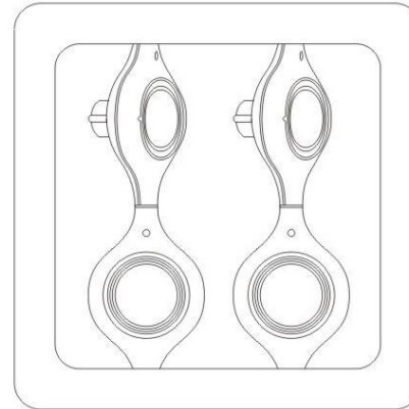

SPACE RECESSED

D96006

PROJECT _____

TYPE _____

NOTES _____

QUANTITY _____

DATE _____

GENERAL

Series: Space
Brand: Milan
Division: Design
Mounting Type: Recessed
Mounting Location: Ceiling
Subcategory: Downlight

PHYSICAL

Shape: Square
Length (mm): 387
Length (in): 15 1/4
Width (mm): 387
Width (in): 15 1/4
Height (mm): 89
Height (in): 3 1/2
Light Distribution: Direct
Weight (kg): 3.2
Weight (lbs): 7
Diffuser: Glass - Sold Separately
Fixture Finish: Metallic Gray
Fixture Material: Metal

ELECTRICAL

Number of Lamps: 4
Lamp Type: LED Retrofit
Lamp Shape: MR16
Bulb Included: Bulb Not Included
Total Output Wattage (W): 20
Max. Wattage Per Lamp (W): 5
Lamp Base: GU10
Housing: Non - IC rated remodel housing is for use in non - insulated areas or where insulation is at least 3
Input Voltage (V): 120

LED

OPTICAL

RATINGS AND CERTIFICATIONS

Certified By: CSA Certified to UL and CSA Standards
IP rating: IP20