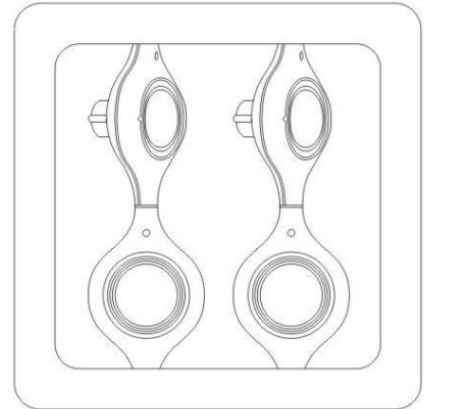

SPACE RECESSED

D96006

GENERAL

Series: Space
Brand: Milan
Division: Design
Mounting Type: Recessed
Mounting Location: Ceiling
Subcategory: Downlight

PHYSICAL

Shape: Square
Length (mm): 387
Length (in): 15 1/4
Width (mm): 387
Width (in): 15 1/4
Height (mm): 89
Height (in): 3 1/2
Light Distribution: Direct
Weight (kg): 3.2
Weight (lbs): 7
Diffuser: Glass - Sold Separately
Fixture Finish: Metallic Gray
Fixture Material: Metal

ELECTRICAL

Number of Lamps: 4
Lamp Type: LED Retrofit
Lamp Shape: MR16
Bulb Included: Bulb Not Included
Total Output Wattage (W): 20
Max. Wattage Per Lamp (W): 5
Lamp Base: GU10
Housing: Non - IC rated remodel housing is for use in non - insulated areas or where insulation is at least 3
Input Voltage (V): 120

LED

OPTICAL

RATINGS AND CERTIFICATIONS

Certified By: CSA Certified to UL and CSA Standards
IP rating: IP20

PROJECT
TYPE
NOTES
QUANTITY
DATE